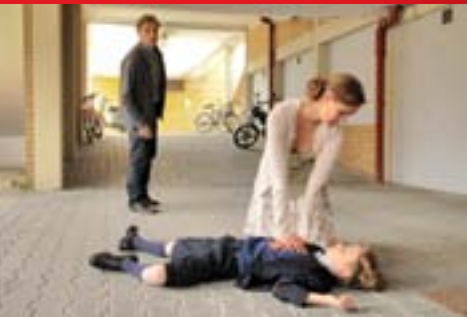

Mystery

The Angel Maker

The Angel Maker

Doctor-to-be Sophie and her little son Klaus are returning to their native village. Upon their arrival, they find out that a strange death has left everyone in a state of shock. A boy had collapsed and died - with no clue as to the cause of death.

Although the authorities suspect a cardiac defect, the townspeople are quick to attribute the child's death to the old legend of a mysterious creature that comes into town and takes the lives of the children. Apparently it is only those young, potential victims that are able to see the so-called "Angel Maker".

Klaus is scared and tells his mother about a faceless dark man who is watching him and the other children at the schoolyard. When a teenager dies at a Halloween Party that very same evening, an immediate panic grips the entire town.