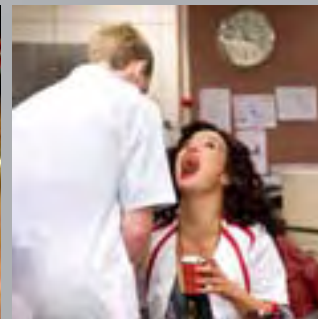

S **I** **N** **G** **L** **E**

Dramedy

S1NGLE

Based on the well-known comic strip, "S1NGLE" is all about Stella, Fatima and Nienke: 3 girlfriends with completely different characters, who work together in the same hospital unit.

Stella is the tough one: she is actually a guy in the body of a beautiful woman. She loves to go out and has a healthy view of sex - the human body is something to enjoy.

Nienke is the leader of the pack, a fierce lady with an impressive appearance. During Nienke's terrifying monthly period, the people surrounding her scramble to get out of her way.